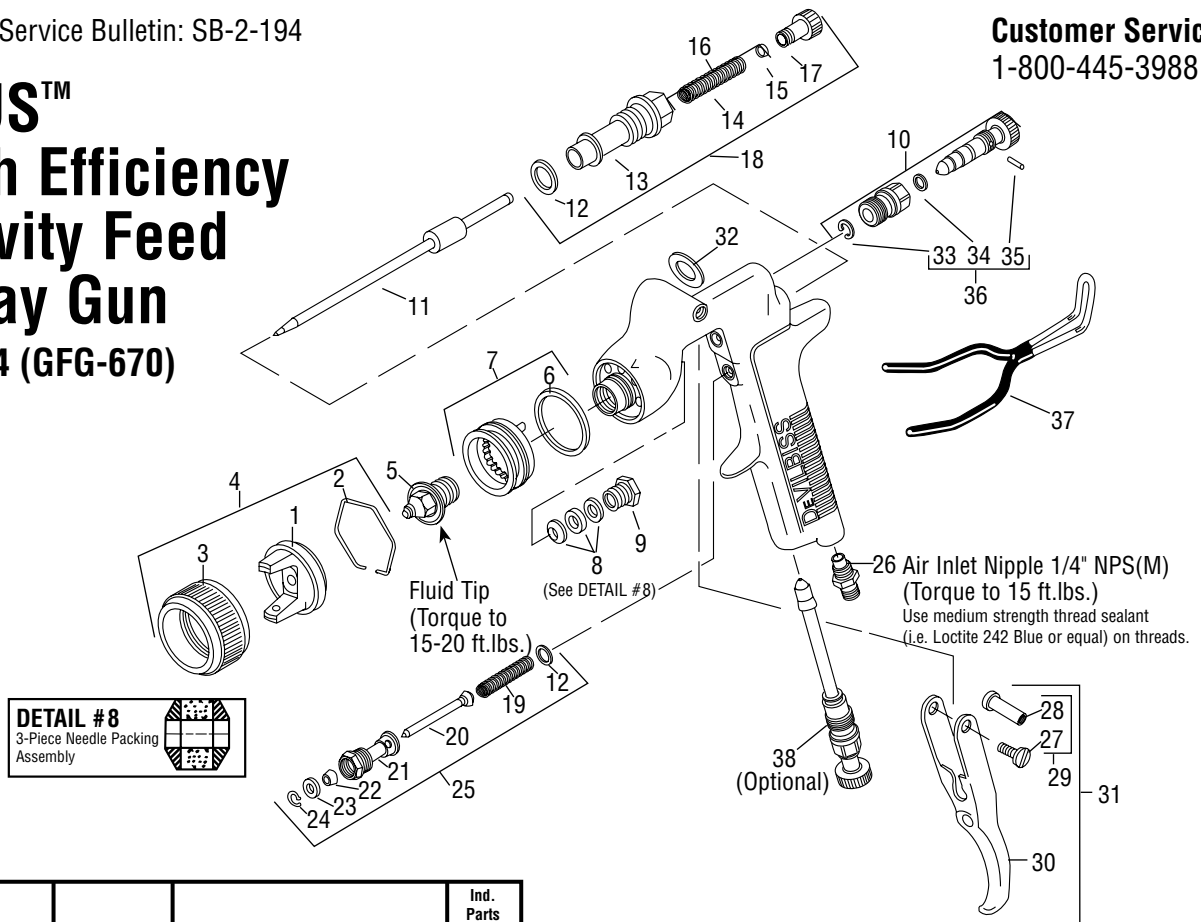

Refer to Service Bulletin: SB-2-194

PLUS™
High Efficiency
Gravity Feed
Spray Gun
110264 (GFG-670)

Customer Service
1-800-445-3988

DETAIL #8
3-Piece Needle Packing
Assembly

Ref. No.	Order No.	Model No.	Description	Ind. Parts Required
1	—	—	#410 Air Cap	1
2	191972	JGA-156-K10	Spring Clip (Kit of 10)	1
3	192042	GTI-3	Air Cap Retaining Ring	1
4	192174	AV-440-410	#410 Air Cap and Retaining Ring	1
5	See Chart 1	See Chart 1	Fluid Tip	1
*6	192179	GTI-33-K5	Baffle Seal (Kit of 5)	1
7	192178	GTI-425	Baffle Assembly	1
*8	192109	JGA-4035-K5	Packing (Kit of 5)	1
9	190893	34411-122-K10	Packing Nut	1
10	192050	GTI-404	Spreader Valve	1
11	192054	GTI-413	Fluid Needle	1
*12	190161	JGS-72-K10	Gasket Kit (Teflon) (Kit of 10)	2
13	—	—	Body Bushing	1
*14	—	—	Fluid Needle Spring	1
*15	—	—	Spring Pad	1
16	190894	MBD-19-K10	Spring and Pad (Kit of 10)	1
17	192043	GTI-414	Needle Adjusting Screw	1
18	192139	KK-5059	Bushing, Spring, Pad and Knob Kit	1
*19	—	—	Air Valve Spring	1
*20	—	—	Air Valve	1
21	—	—	Air Valve Body	1
*22	—	—	U Cup Seal	1
*23	—	—	Washer	1
*24	—	—	Snap Ring	1
25	190780	JGS-449-1	Air Valve Assembly	1
26	190281	P-MB-51	Air Inlet Nipple 1/4" NPS(M)	1
27	—	—	Trigger Stud Screw	1
28	—	—	Trigger Stud	1
29	190889	JGS-478	Stud and Screw Kit	1
30	—	—	Trigger	1
31	191943	JGS-477-1	Trigger Stud, Screw Kit	1
*32	192151	KGP-13-K5	Cup Gasket (Kit of 5)	1
*33	—	—	Retaining Clip	1
*34	—	—	Seal	1
*35	—	—	Pin	1
36	192229	GTI-428-K5	Clip, Seal & Pin Kit (5 Each)	1
37	192219	—	Gun Holder, Coated	1
38	192228	GTI-415	Air Adjusting Valve (Optional)	1

Chart 1

Fluid Tip Order No.	Fluid Tip Model No.	Tip Size I.D. in.	Tip Size I.D. mm
192215	AV-213-10	.039	1.0
192168	AV-213-12	.047	1.2
192169	AV-213-13	.051	1.3
192170	AV-213-14	.055	1.4
192172	AV-213-16	.063	1.6
192173	AV-213-18	.070	1.8