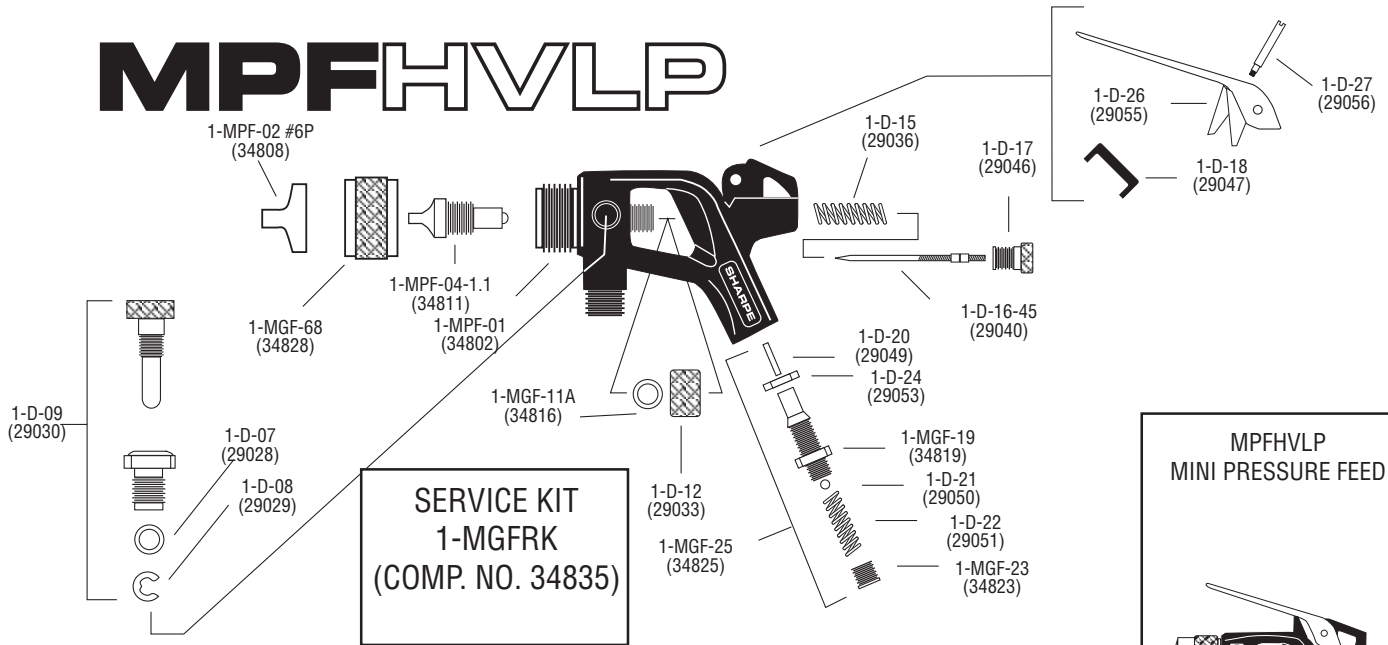

MPFHVLP MINI PRESSURE FEED GUN

MPFHVLP

MPFHVLP MINI PRESSURE FEED

COMBINATION CHART FOR MODEL MPFHVLP PRESSURE GUN

MODEL AVAILABLE	AIR CAP	FLUID TIP	FLUID NEEDLE	AIR CONSUMPTION INLET PRESSURE AIR CAP PRESSURE	RECOMMENDED USAGE
(1.1mm) MPFHVLP-1.1 Comp. #7045	1-MPF-02#6P Comp. #34808	(1.1mm) 1-MGF-04-1.1 Comp. #34811	1-D-16-45 Comp. # 29040	3.5 CFM 40 PSI 10 PSI	All Automotive Colors and Clears