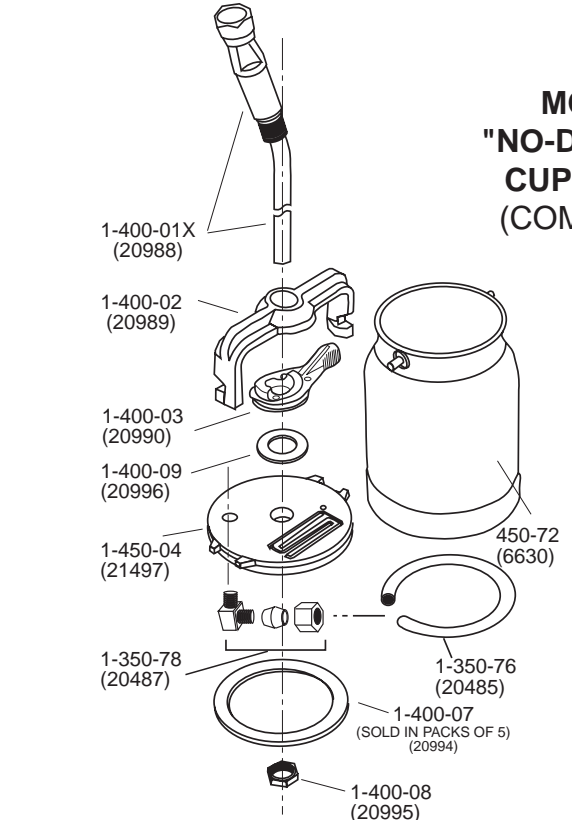

998HVLP SIPHON FEED SYSTEM

INCLUDES: 998HVLP SIPHON SPRAY GUN AND 450 "NO-DRIP" CUP ASSEMBLY

998HVLP

SERVICE KIT
1-998RK
(COMP. NO. 27390)

COMBINATION CHART FOR MODEL 998HVLP SIPHON FEED SPRAY GUN					
SYSTEMS AVAILABLE	SPRAY GUN ONLY	AIR CAP	FLUID TIP & FLUID NEEDLE MATCHED SET	AIR CONSUMPTION	RECOMMENDED USAGE
(2.2mm) 998HVLP-2.2S COMP #5685	(2.2 mm) 998HVLP-S-85 COMP #5666	1-998HVLP-02#S Comp #27290	1-SGF98-05-2.2mm Comp #38119	13.9 CFM @ 40 PSI	Medium Solids Colors and Clears (Not for use with high solids or enamels)

MODEL 450 "NO-DRIP" SIPHON CUP ASSEMBLY
(COMP. NO. 6610)