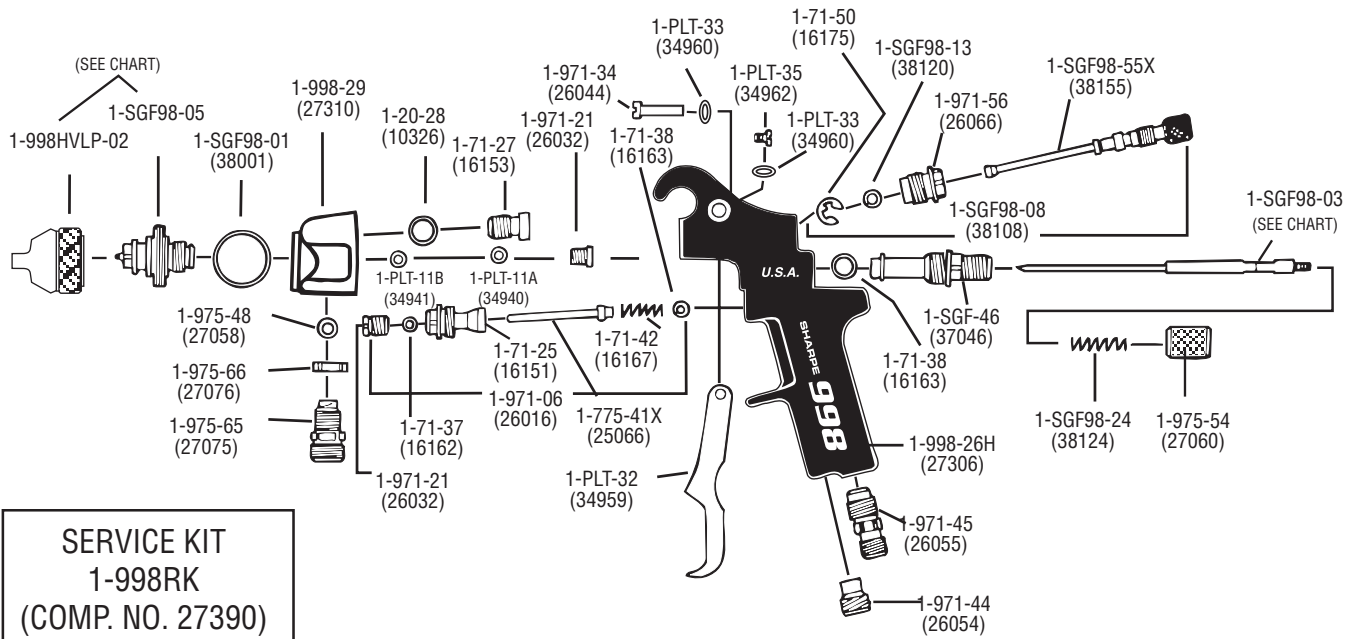

998HVLP SIPHON FEED SYSTEM

INCLUDES: 998HVLP SIPHON SPRAY GUN AND 450 "NO-DRIP" CUP ASSEMBLY

998HVLP

SERVICE KIT
1-998RK
(COMP. NO. 27390)

COMBINATION CHART FOR MODEL 998HVLP SIPHON FEED SPRAY GUN					
SYSTEMS AVAILABLE	SPRAY GUN ONLY	AIR CAP	FLUID TIP & FLUID NEEDLE MATCHED SET	AIR CONSUMPTION	RECOMMENDED USAGE
(2.2mm) 998HVLP-2.2S COMP #5685	(2.2 mm) 998HVLP-S-85 COMP #5666	1-998HVLP-02#S Comp #27290	1-SGF98-05-2.2mm Comp #38119	13.9 CFM @ 40 PSI	Medium Solids Colors and Clears (Not for use with high solids or enamels)

MODEL 450 "NO-DRIP" SIPHON CUP ASSEMBLY
(COMP. NO. 6610)