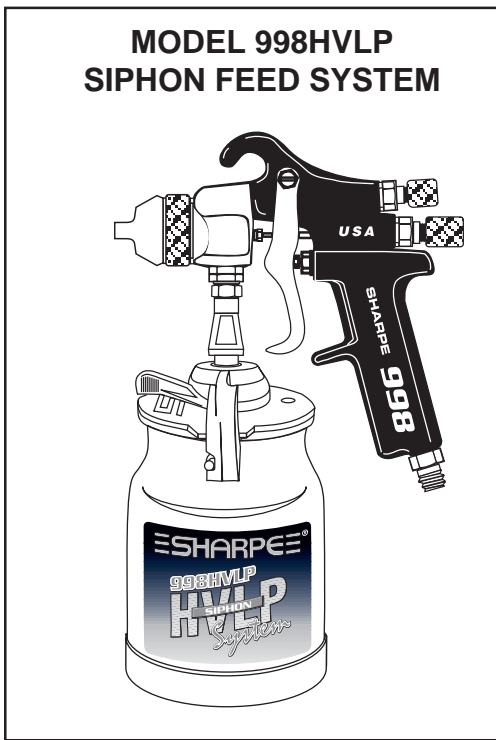

998HVLP SIPHON FEED SYSTEM

INCLUDES: 998HVLP SIPHON SPRAY GUN AND 450 "NO-DRIP" CUP ASSEMBLY

998HVLP

SERVICE KIT
1-998RK
(COMP. NO. 27390)

COMBINATION CHART FOR MODEL 998HVLP SIPHON FEED SPRAY GUN					
SYSTEMS AVAILABLE	SPRAY GUN ONLY	AIR CAP	FLUID TIP & FLUID NEEDLE MATCHED SET	AIR CONSUMPTION	RECOMMENDED USAGE
(2.2mm) 998HVLP-2.2S COMP #5685	(2.2 mm) 998HVLP-S-85 COMP #5666	1-998HVLP-02#S Comp #27290	1-SGF98-05-2.2mm Comp #38119	13.9 CFM @ 40 PSI	Medium Solids Colors and Clears (Not for use with high solids or enamels)

MODEL 450 "NO-DRIP" SIPHON CUP ASSEMBLY
(COMP. NO. 6610)